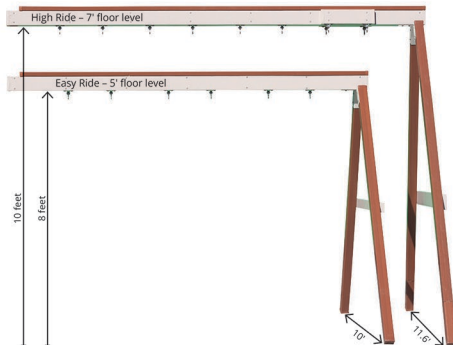

CHOOSE AN ATTACHMENT BEAM

Our Laminated 2x6 Attachment Beams are much stronger than solid 4x6 beams. Also Notice our Top Cap that adds extra strength and rain protection.

Attachment Beam 3 Position

Attachment Beam 4 Position

Disc Swing Attachment Beam

Eco Beam

Styles

Levels

Attachment Beams	Swing Accessories							
	Baby Swing	Buoy Ball	Disc Swing	Horse Glider & Att. Block	Sling Swing	Molded Tire Swing	Bird's Nest Swing & ATL Block	Trapeze with Rings
Easy Ride 3 Position	☺	☺	X	☺	☺	X	☺	☺
High Ride 3 Position	☺	☺	X	☺	☺	X	☺	☺
☺ = Available X = Not Available								
Easy Ride 4 Position	☺	☺	X	☺	☺	X	☺	☺
High Ride 4 Position	☺	☺	X	☺	☺	X	☺	☺
☺ = Available X = Not Available								
Easy Ride Disc Swing	☺	☺	☺	☺	☺	X	☺	☺
High Ride Disc Swing	☺	☺	☺	☺	☺	X	☺	☺
☺ = Available X = Not Available