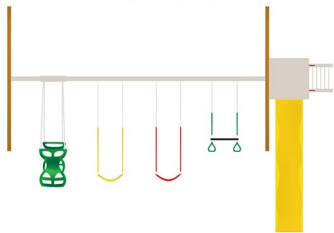

#1 Summer's Cove