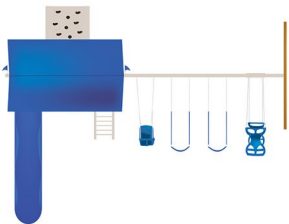

#W727 Wood Crowd Pleaser

The Crowd Pleaser swing set is full of fun for everyone. Acrobats will love the Trapeze, cowboys will romp on the Horse Glider, and little chefs will go wild over cooking meals in the kitchen kit and serving them on the picnic table. Children can pack into the King's Tower for a shady spot to play with dolls or defend their clubhouse.