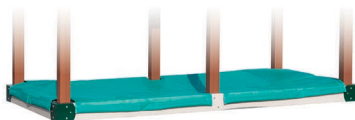

Sandbox Covers