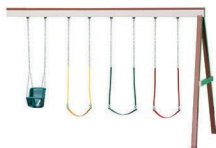

Attachment Beam 4 Position