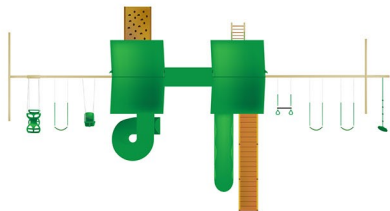

#P835 Poly Outdoor Meeting Ground

The Outdoor Meeting Ground is great for your neighborhood get togethers or just to have plenty of play. With its 7 swings there is sure to be one that fits everyone. The Tunnel and the Turbo Twister Slide are sure to add their twist of fun to the play. With this no worry playset you can experience many hours of happy family memories.