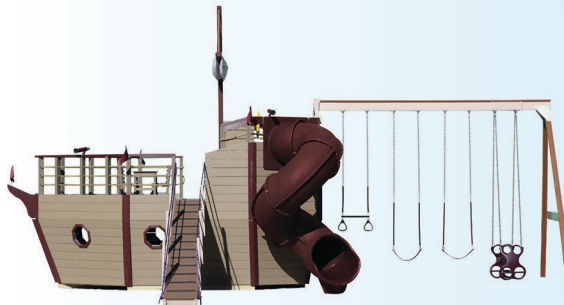

#P912 Poly High Seas Explorer

Poly Youngster Yacht
High Ride Attachment
Beam 4 Position
Trapeze with Rings
2 Sling Swings
Horse Glider
10 Scoop Wave Slide
7 Turbo Twister Slide
12' Gang Plank
7' Rock Climb
2 Super Scopes
Ships Wheel
Hand Rails
Child's Table and
2 Chairs
5 Flags

Age Appeal: 2-14 Play Capacity: 1-8