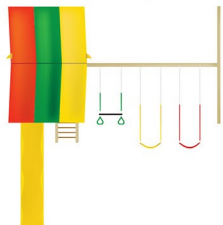

#P223 Poly Friendly Retreat