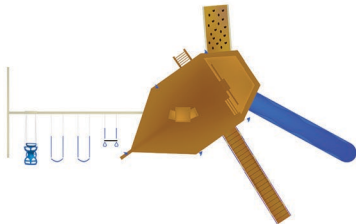

#P911 Historic Adventures

All aboard for a voyage to the past with the Historic Adventures swing set where your hardy sailors can reenact the discovery of America or new southern islands. The two super scopes aide in the sighting trouble just in time to turn the ships wheel for a new heading. Your young sailors will have plenty to do aboard this luxury Yacht!