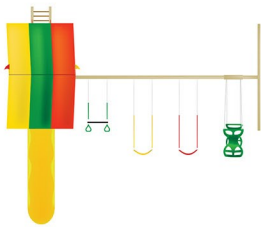

#P111 Poly Family Favorite