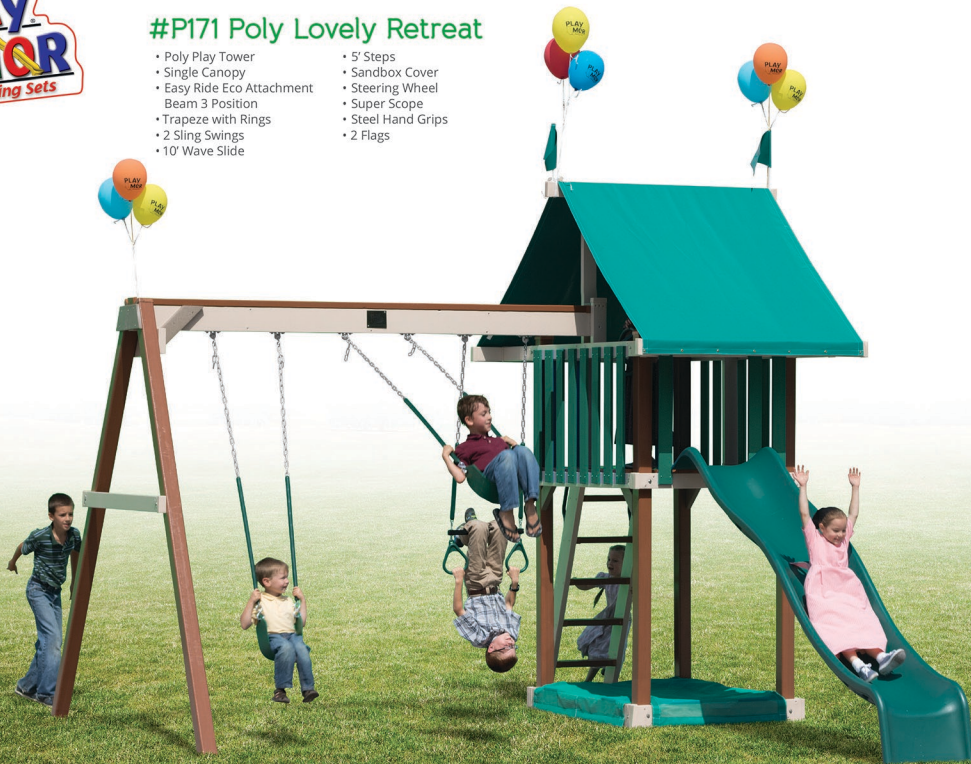

#P171 Poly Lovely Retreat

- Poly Play Tower
- Single Canopy
- Easy Ride Eco Attachment Beam 3 Position
- Trapeze with Rings
- 2 Sling Swings
- 10' Wave Slide
- 5' Steps
- Sandbox Cover
- Steering Wheel
- Super Scope
- Steel Hand Grips
- 2 Flags