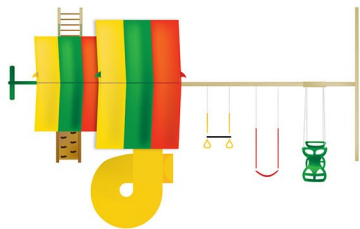

#P518 Poly Dizzy Delight

Your children will treasure their little days with this Dizzy Delight swing set. They can whittle away many happy hours on the swings and twirling down the Turbo Twister Slide. From building castles in the Sandbox to playing make-believe with the Steering Wheel and Super Scope, children will make moments to remember forever.