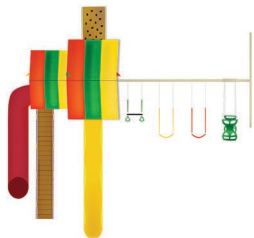

#P549 Poly Backyard Retreat

As its name suggests, this outstanding swingset is absolutely loaded. A carefully crafted Gang Plank affords easy access to the lofty Deluxe Sky Tower. A daring 7' Rock Climb challenges any youngster's climbing abilities. The High Ride Attachment Beam provides a ticket to hours of thrilling fun and premium memory making.