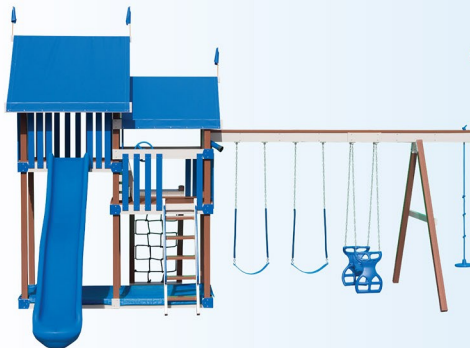

#P507 Poly Deluxe Moments

- Poly Deluxe Sky Tower
- Double Canopy
- Easy Ride Attachment
- Beam Disc Swing
- 2 Sling Swings
- Horse Glider
- Disc Swing
- 14" Scoop Wave Slide
- 5' Cargo Net
- 5' Step
- Sandbox Cover
- Steering Wheel
- Super Scope
- Hand Rails
- 3 Flags

Age Appeal: 2-14 Play Capacity: 1-10