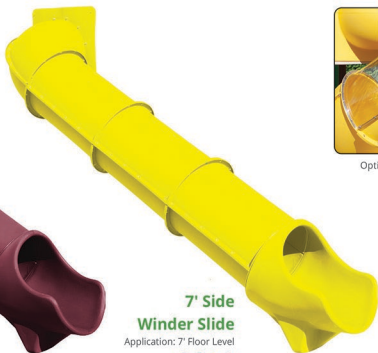

5' Side Winder Slide

7' Side Winder Slide

Application: 7' Floor Level