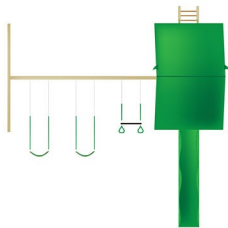

#P171 Poly Lovely Retreat

Capture some health and recreation answers with our Lovely Retreat playset. This no-frills swingset offers plenty of old time delights. Two Sling Swings and Trapeze with Rings ensure countless hours of swinging fun.